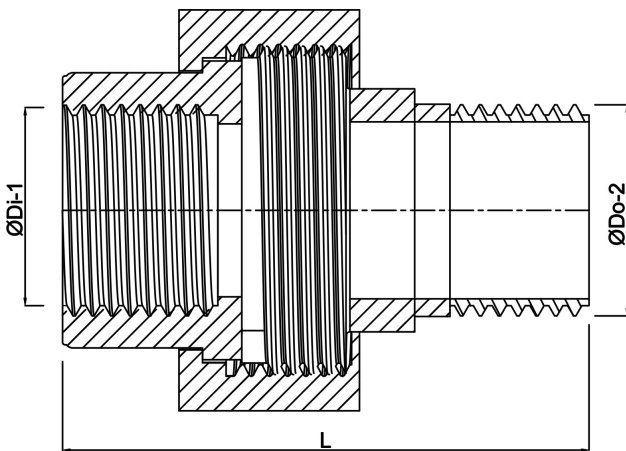

**Profec Nr. 341 Union coupler
cast iron black 1" female
thread x male thread 25bar
DVGW type conical (1134105)**

TECHNICAL SPECIFICATIONS

Type	conical
Material	cast iron black
Approval	DVGW
Connection	female thread x male thread
Fitting nr.	Nr. 341
Temperature range	-20°C - 120°C
Pressure	25 bar
Size	1"
Outer ø	80 mm

DIMENSIONS

F-1	20 mm
F-2	18 mm
K-1	36 mm
K-2	36 mm
Kn	54 mm
L	80 mm

ØDi-1 1 "

ØDo-2 1 "

Last modified date: 24/05/2026

Bosta UK Ltd.
Reflection House
Olding Road
Bury St. Edmunds
Suffolk
IP33 3TA
T +44 (0) 1284 716580
E enquiries@bosta.co.uk
<http://www.bosta.com>