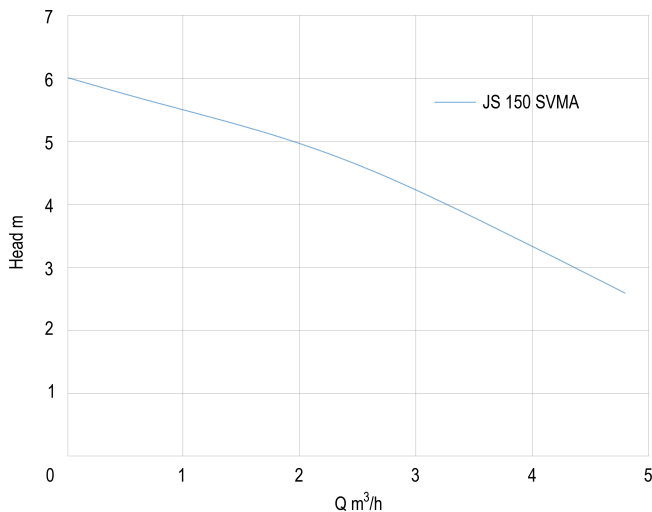

Press

1 1/4 "

DIMENSIONS

H-1 300 mm

L 190 mm

W-1 200 mm

PRODUCT INFORMATION

With electronic switch

Last modified date: 08/03/2026

Bosta UK Ltd.
Reflection House
Olding Road
Bury St. Edmunds