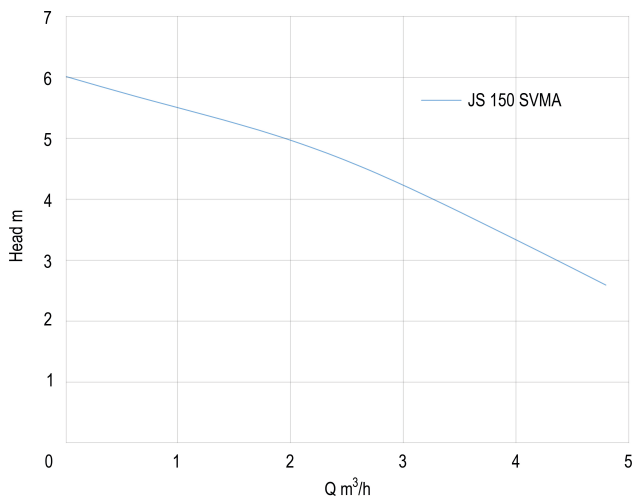

Press

1 1/4 "

DIMENSIONS

H-1 300 mm

L 190 mm

W-1 200 mm

PRODUCT INFORMATION

With electronic switch

Last modified date: 24/05/2026

Bosta UK Ltd.
Reflection House
Olding Road
Bury St. Edmunds