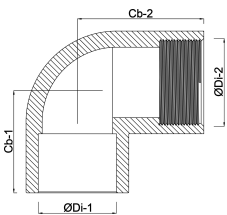

Profec Adaptor elbow 90° PVC-U 40 mm x 1 1/4" glue socket x female thread 16bar grey with stainless steel ring type reinforced (0110170)

TECHNICAL SPECIFICATIONS

Colour	grey
Type	reinforced
Material	PVC-U
Feature	with stainless steel ring
Connection	glue socket x female thread
Pressure	16 bar
Size	40 mm x 1 1/4"

DIMENSIONS

Cb-1	45 mm
Cb-2	45 mm
ØDi-1	40 mm
ØDi-2	1 1/4 "
β	90 °

Last modified date: 13/03/2026

Bosta UK Ltd.
Reflection House
Olding Road
Bury St. Edmunds
Suffolk
IP33 3TA
T +44 (0) 1284 716580
E enquiries@bosta.co.uk
<http://www.bosta.com>