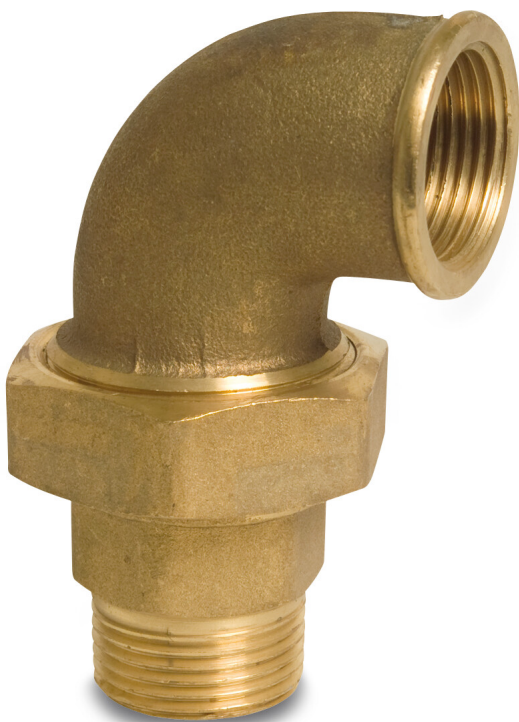

**Nr. 98 Union elbow 90° brass 1
1/4" female thread x male
thread 40bar type conical
(0708829)**

TECHNICAL SPECIFICATIONS

Type	conical
Material	brass
Connection	female thread x male thread
Fitting nr.	Nr. 98
Pressure	40 bar
Max. temp.	120 °C
Size	1 1/4"
Max. temperature	120 °C

DIMENSIONS

Cb-1	44 mm
Cr-1	105 mm
ØDi-1	1 1/4 "
ØDo-2	1 1/4 "
β	90 °

Last modified date: 13/03/2026

Bosta UK Ltd.
Reflection House
Olding Road
Bury St. Edmunds
Suffolk
IP33 3TA
T +44 (0) 1284 716580
E enquiries@bosta.co.uk
<http://www.bosta.com>