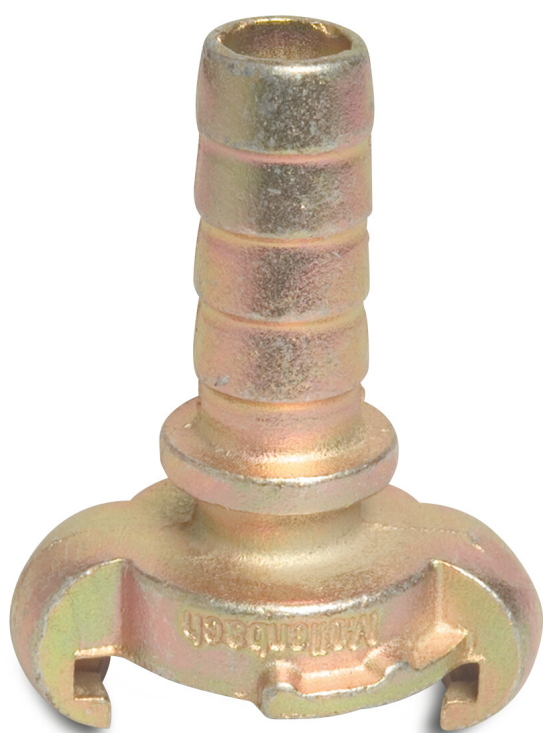

Quick coupler with safety edge steel galvanised 19 mm hose tail CD 42 10bar (0451660)

TECHNICAL SPECIFICATIONS

Material	steel
Surface treatment	galvanised
Coping distance	42 CD
Connection	hose tail
Application	air
Pressure	10 bar
Size	19 mm