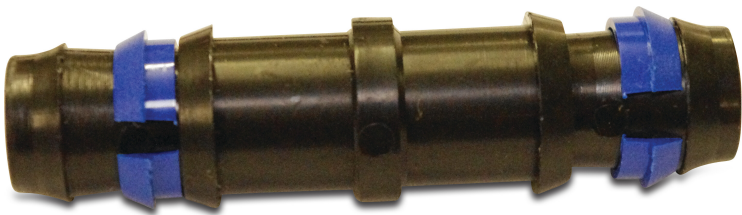

**Barbed connector PP 16 mm
barbed 6bar black type safety
(7031971)**

TECHNICAL SPECIFICATIONS

Colour	black
--------	-------

Type	safety
------	--------

Material	PP
----------	----

Connection	barbed
------------	--------

Pressure	6 bar
----------	-------

Size	16 mm
------	-------

PRODUCT INFORMATION

Use with driplines and PE40 with a maximum wall thickness of 1.5mm

Last modified date: 23/05/2026

Bosta UK Ltd.
Reflection House
Olding Road
Bury St. Edmunds
Suffolk
IP33 3TA
T +44 (0) 1284 716580
E enquiries@bosta.co.uk
<http://www.bosta.com>