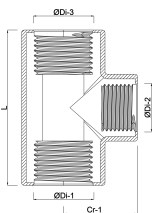

**Profec Nr. 130 T-piece 90°
stainless steel 316 2" female
thread 16bar (0080043)**

TECHNICAL SPECIFICATIONS

Material stainless steel 316

Connection female thread

Fitting nr. Nr. 130

Pressure 16 bar

Max. temp. 100 °C

Size 2"

DIMENSIONS

Cr-1 67.5 mm

L 107 mm

ØDi-1 2 "

ØDi-2 2 "

ØDi-3 2 "

β 90 °