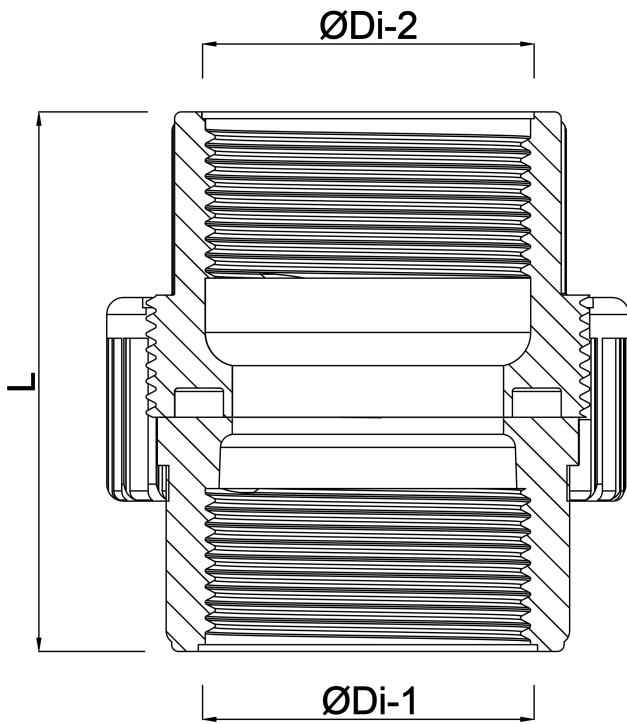

Union coupler PP 3/4" female thread 10bar beige (0330444)

TECHNICAL SPECIFICATIONS

Colour	beige
Material	PP
Connection	female thread
Pressure	10 bar
Size	3/4"
Outer ø	56 mm

DIMENSIONS

Do-n	56 mm
L	51 mm
ØDi-1	3/4 "
ØDi-2	3/4 "