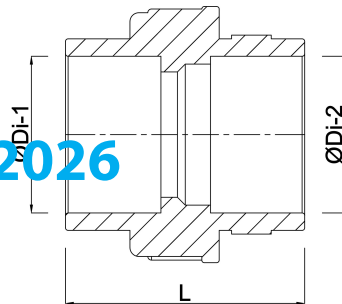

VDL Union coupler PVC-U 75 mm glue socket 10bar grey type A (7002850)

VL Van de Lande

TECHNICAL SPECIFICATIONS

Colour grey

Type A

Material PVC-U

Material seal EPDM

Connection glue socket

Size 75 mm

Pressure 10 bar

DIMENSIONS

K-2 94 mm

L 116 mm

ØDi-1 75 mm

ØDi-2 75 mm

Last modified date: 14/03/2026