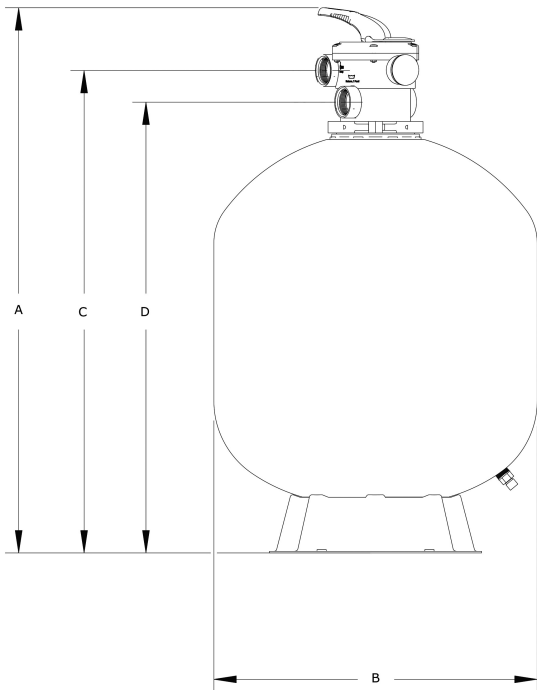

Norsup Sand filter PP 50 mm / 1 1/2" female thread 3,75bar grey type T620 (7024563)

NORSUP

TECHNICAL SPECIFICATIONS

Colour	grey
Material	PP
Connection	female thread
Pressure	3,75 bar
Max. temp.	43 °C
Type	T620
Capacity	14 m ³ /h
Size	50 mm / 1 1/2"
Diameter	620 mm
Weight	14 kg
Sand	150 kg
Filter area	0.29 m ²
Max. pool vol.	70 m ³

DIMENSIONS

A	962 mm
B	24.5 "

B 25 " inch

B 620 mm

C 852 mm

D 792 mm

PRODUCT INFORMATION

- High quality PP filter tank
- Extremely high maximum working pressure up to 3,75 bar
- Praher 6-way valve included
- 10 years tank warranty + 5 years valve warranty