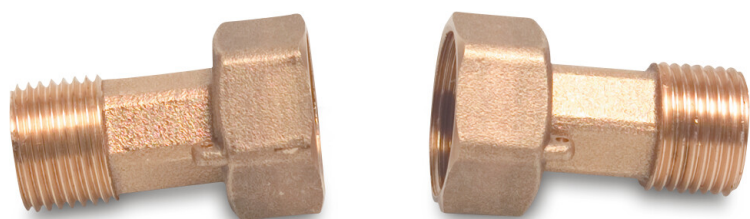

# Profec Accessories brass 1 1/2" x 1 1/4" female threaded nut x male thread type flat seal (0892332)

# TECHNICAL SPECIFICATIONS

Type	flat seal
Material	brass
Connection	female threaded nut x male thread
Size	1 1/2" x 1 1/4"

**Last modified date: 24/05/2026**

Bosta UK Ltd.  
Reflection House  
Olding Road  
Bury St. Edmunds  
Suffolk  
IP33 3TA  
T +44 (0) 1284 716580  
E [enquiries@bosta.co.uk](mailto:enquiries@bosta.co.uk)  
<http://www.bosta.com>