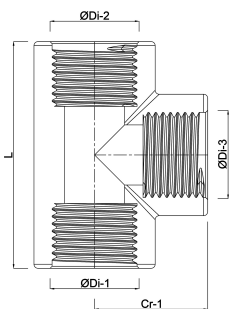

T-piece 90° PP 3/4" female thread 10bar beige (0330409)

TECHNICAL SPECIFICATIONS

Colour	beige
Material	PP
Connection	female thread
Pressure	10 bar
Size	3/4"

DIMENSIONS

L	66 mm
ØDi-1	3/4 "
ØDi-2	3/4 "
ØDi-3	3/4 "
Cr-1	33 mm
β	90 °