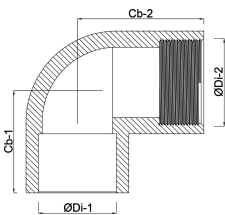

Profec Adaptor elbow 90° PVC-U 63 mm x 2" glue socket x female thread 16bar grey with stainless steel ring type reinforced (0110172)

TECHNICAL SPECIFICATIONS

Colour	grey
Type	reinforced
Material	PVC-U
Feature	with stainless steel ring
Connection	glue socket x female thread
Pressure	16 bar
Size	63 mm x 2"

DIMENSIONS

Cb-1	60 mm
Cb-2	60 mm
ØDi-1	63 mm
ØDi-2	2 "
β	90 °

Last modified date: 13/03/2026

Bosta UK Ltd.
Reflection House
Olding Road
Bury St. Edmunds
Suffolk
IP33 3TA
T +44 (0) 1284 716580
E enquiries@bosta.co.uk
<http://www.bosta.com>