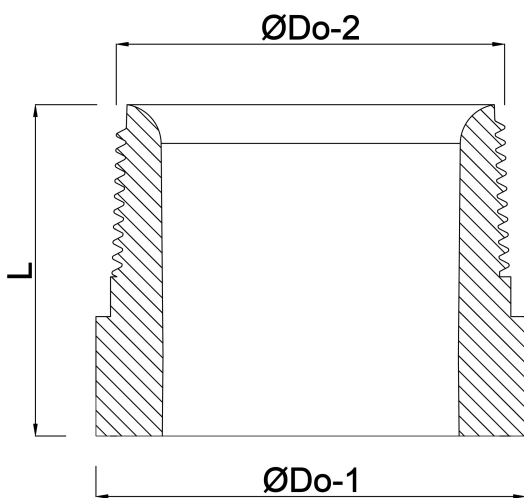

**Profec Nr. 23B Welding nipple
stainless steel 316 1 1/4" male
thread x butt welding 8bar 50
mm (0080748)**

TECHNICAL SPECIFICATIONS

Material	stainless steel 316
Connection	male thread x butt welding
Fitting nr.	Nr. 23B
Pressure	8 bar
Size	1 1/4"
Length	50 mm

DIMENSIONS

L	50 mm
ØDo-1	42.16 mm
ØDo-2	1 1/4 "

Last modified date: 13/03/2026

Bosta UK Ltd.
Reflection House
Olding Road
Bury St. Edmunds
Suffolk
IP33 3TA
T +44 (0) 1284 716580
E enquiries@bosta.co.uk
<http://www.bosta.com>