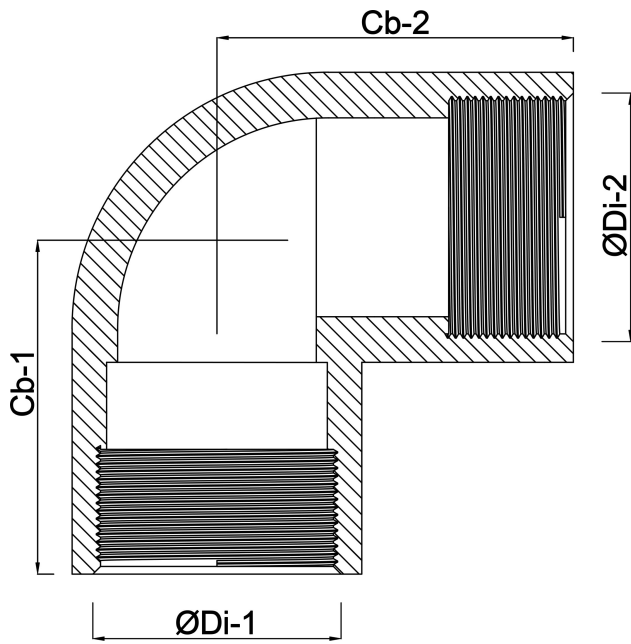

**Profec Nr. 90 Elbow 90° cast
iron galvanised 1 1/4" x 1"
female thread 25bar DVGW
(1009025)**

TECHNICAL SPECIFICATIONS

Material	cast iron
Surface treatment	galvanised
Approval	DVGW
Connection	female thread
Fitting nr.	Nr. 90
Temperature range	-20°C - 120°C
Pressure	25 bar
Size	1 1/4" x 1"

DIMENSIONS

Cb-1	40 mm
Cb-2	42 mm
ØDi-1	1 1/4 "
ØDi-2	1 "
β	90 °

Last modified date: 24/05/2026

Bosta UK Ltd.
Reflection House
Olding Road
Bury St. Edmunds
Suffolk
IP33 3TA
T +44 (0) 1284 716580
E enquiries@bosta.co.uk
<http://www.bosta.com>