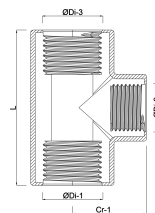

T-piece 90° PP 2" female thread 10bar grey (0330127)

TECHNICAL SPECIFICATIONS

Colour	grey
Material	PP
Connection	female thread
Pressure	10 bar
Max. temp.	80 °C
Size	2"

DIMENSIONS

Cr-1	52 mm
L	128 mm
ØDi-1	2 "
ØDi-2	2 "
ØDi-3	2 "
β	90 °