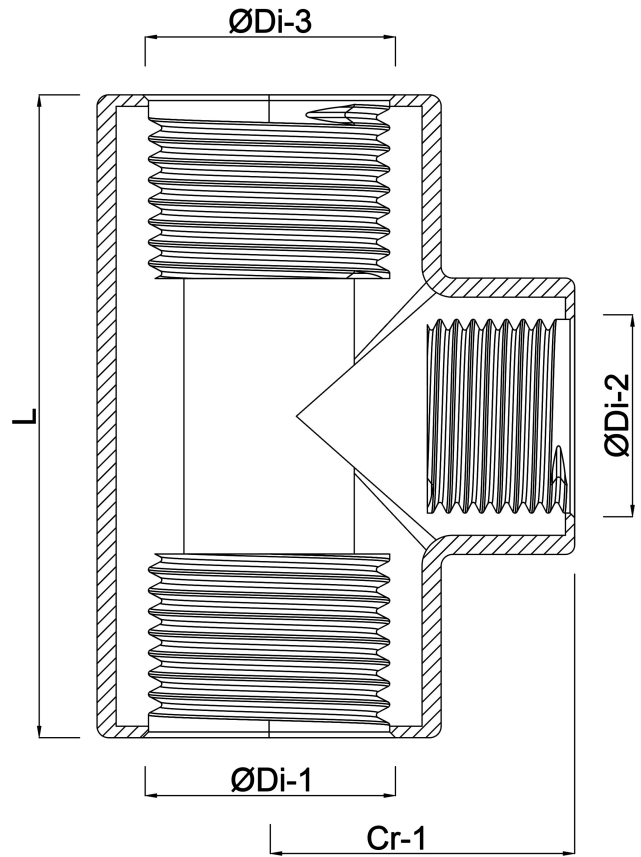

T-piece 90° PP 2" female thread 10bar grey (0330127)

TECHNICAL SPECIFICATIONS

Colour	grey
Material	PP
Connection	female thread
Pressure	10 bar
Max. temp.	80 °C
Size	2"

DIMENSIONS

Cr-1	52 mm
L	128 mm
ØDi-1	2 "
ØDi-2	2 "
ØDi-3	2 "
β	90 °