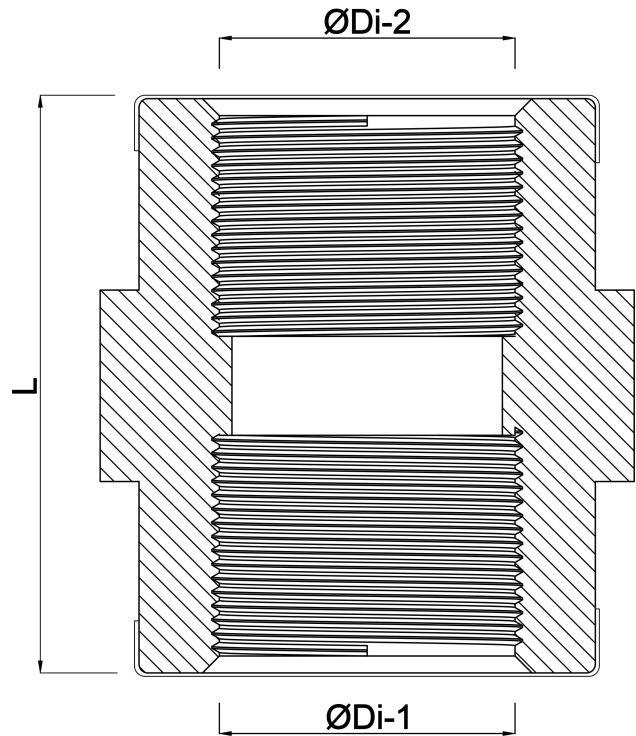

Profec Socket PVC-U 2 1/2"
female thread 10bar grey
(7027463)

TECHNICAL SPECIFICATIONS

Colour	grey
Material	PVC-U
Connection	female thread
Pressure	10 bar
Size	2 1/2"

DIMENSIONS

F-1	31 mm
L	80 mm
ØDi-1	2 1/2 "
ØDi-2	2 1/2 "