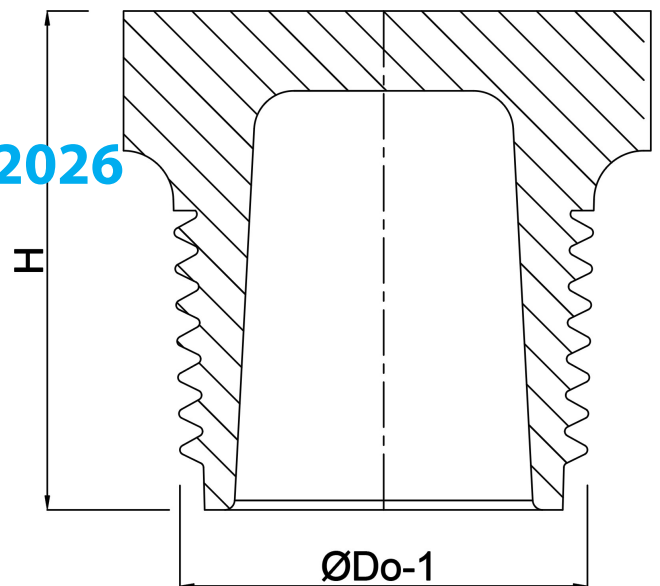

# Plug PP 3/8" male thread 10bar grey (0330166)

# TECHNICAL SPECIFICATIONS

Colour grey

Material PP

Connection male thread

Pressure 10 bar

Max. temp. 80 °C

Size 3/8"

## DIMENSIONS

H 21 mm

ØDo-1 3/8 "

**Last modified date: 13/03/2026**

Bosta UK Ltd.  
Reflection House  
Olding Road  
Bury St. Edmunds  
Suffolk  
IP33 3TA  
T +44 (0) 1284 716580  
E [enquiries@bosta.co.uk](mailto:enquiries@bosta.co.uk)