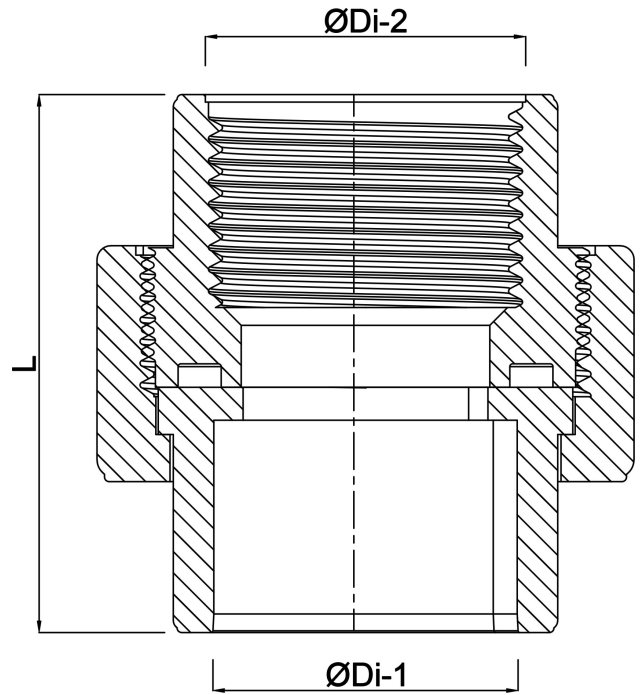

Profec Union adaptor PVC-U 20 mm x 1/2" glue socket x female thread 10bar grey (0110081)

TECHNICAL SPECIFICATIONS

Colour	grey
Material	PVC-U
Connection	glue socket x female thread
Pressure	10 bar
Size	20 mm x 1/2"

DIMENSIONS

Do-n	40 mm
Hi-1	20 mm
L	47 mm
Lb	27 mm
P-1	10 mm
ØDi-1	1/2 "
ØDi-2	20 mm

Last modified date: 22/05/2026

Bosta UK Ltd.
Reflection House
Olding Road
Bury St. Edmunds
Suffolk
IP33 3TA
T +44 (0) 1284 716580
E enquiries@bosta.co.uk
<http://www.bosta.com>