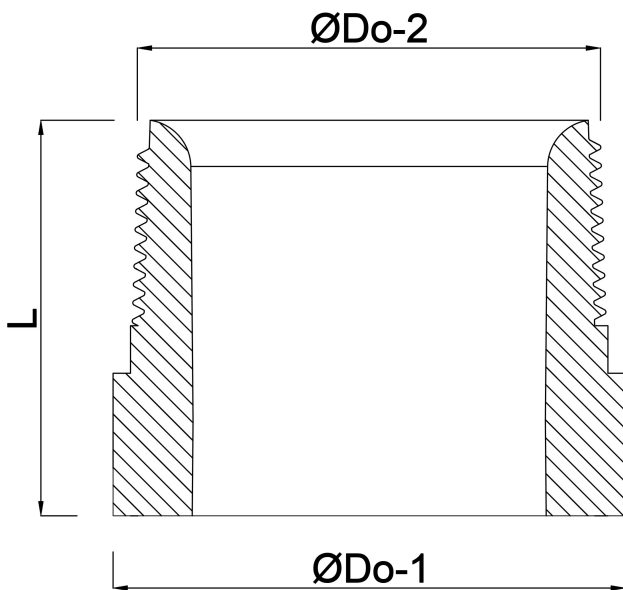

Profec Nr. 23B Welding nipple steel 3/4" male thread x butt welding 16bar (1191201)

TECHNICAL SPECIFICATIONS

Material	steel
Connection	male thread x butt welding
Fitting nr.	Nr. 23B
Pressure	16 bar
Size	3/4"
Length	30 mm

DIMENSIONS

L	30 mm
ØDo-2	3/4 "

Last modified date: 05/10/2025

Bosta UK Ltd.
Reflection House
Olding Road
Bury St. Edmunds
Suffolk
IP33 3TA
T +44 (0) 1284 716580
E enquiries@bosta.co.uk
<http://www.bosta.com>