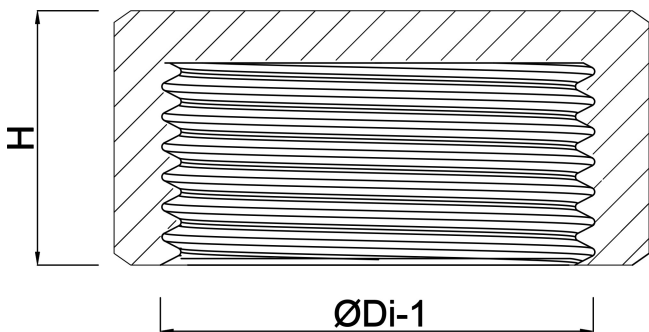

# Profec Cap PVC-U 1" female thread 10bar grey type plain (0110577)

# TECHNICAL SPECIFICATIONS

Colour	grey
Type	plain
Material	PVC-U
Material seal	EPDM
Connection	female thread
Pressure	10 bar
Size	1"

## DIMENSIONS

H	19.5 mm
ØDi-1	1 "