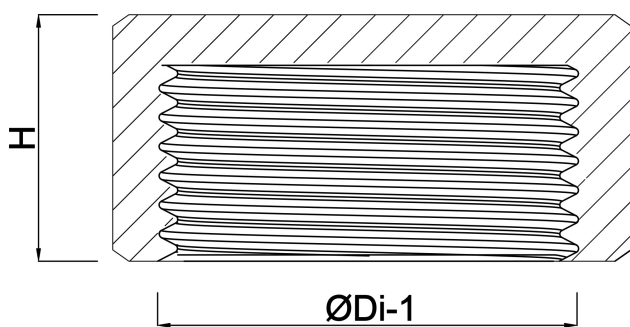

**Profec Nr. 300 Hexagon cap
cast iron black 2" female
thread 25bar DVGW (1130009)**

TECHNICAL SPECIFICATIONS

Material cast iron black

Approval DVGW

Connection female thread

Fitting nr. Nr. 300

Temperature range -20°C - 120°C

Pressure 25 bar

Size 2"

DIMENSIONS

H 33 mm

ØDi-1 2"

Last modified date: 24/05/2026

Bosta UK Ltd.
Reflection House
Olding Road
Bury St. Edmunds
Suffolk
IP33 3TA
T +44 (0) 1284 716580
E enquiries@bosta.co.uk
<http://www.bosta.com>