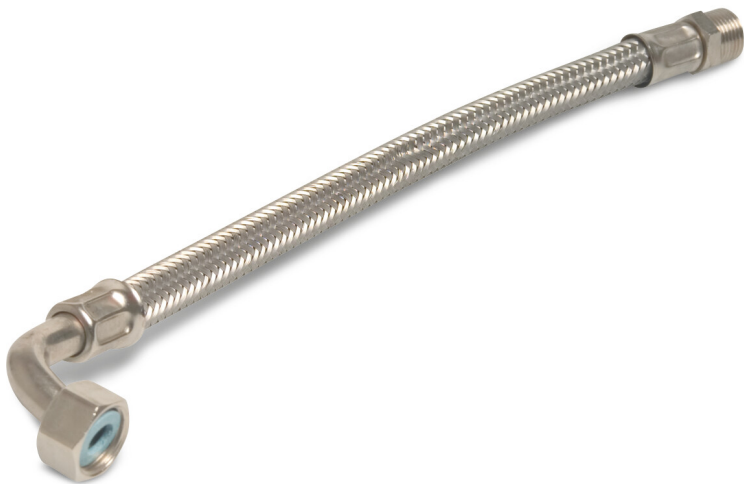

**Braided hose 90° stainless
steel/silicone 3/4" male thread
x female threaded nut 10bar
60cm KTW/DVGW type angled
(0081126)**

TECHNICAL SPECIFICATIONS

Type	angled
Material	stainless steel/silicone
Approval	KTW/DVGW
Connection	male thread x female threaded nut
Temperature range	-50°C - 200°C
Size	3/4"
Length	60 cm
Pressure	10 bar

DIMENSIONS

D	3/4 "
---	-------

Last modified date: 22/05/2026

Bosta UK Ltd.
Reflection House
Olding Road
Bury St. Edmunds
Suffolk
IP33 3TA
T +44 (0) 1284 716580
E enquiries@bosta.co.uk
<http://www.bosta.com>