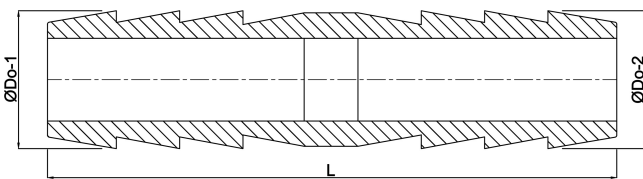

Profec Hose tail brass 32 mm hose tail 30bar (0423854)

TECHNICAL SPECIFICATIONS

Material brass

Connection hose tail

Max. temperature 120 °C

Pressure 30 bar

Max. temp. 120 °C

Size 32 mm

DIMENSIONS

L 70 mm

ØDo-1 32 mm

ØDo-2 32 mm

Last modified date: 13/03/2026

Bosta UK Ltd.
Reflection House

Olding Road
Bury St. Edmunds
Suffolk
IP33 3TA
T +44 (0) 1284 716580
E enquiries@bosta.co.uk
<http://www.bosta.com>