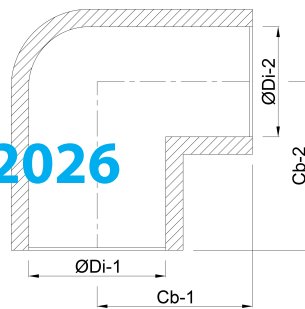

**VDL Elbow 90° PVC-U 32 mm
glue socket 16bar grey KIWA
(7002578)**

V-L Van de Lande

TECHNICAL SPECIFICATIONS

Colour	grey
Material	PVC-U
Approval	KIWA
Connection	glue socket
Pressure	16 bar
Size	32 mm

DIMENSIONS

Cb-1	41 mm
Cb-2	41 mm
ØDi-1	32 mm
ØDi-2	32 mm
β	90 °

Last modified date: 14/03/2026

Bosta UK Ltd.
Reflection House
Olding Road
Bury St. Edmunds
Suffolk
IP33 3TA
T +44 (0) 1284 716580
E enquiries@bosta.co.uk
<http://www.bosta.com>