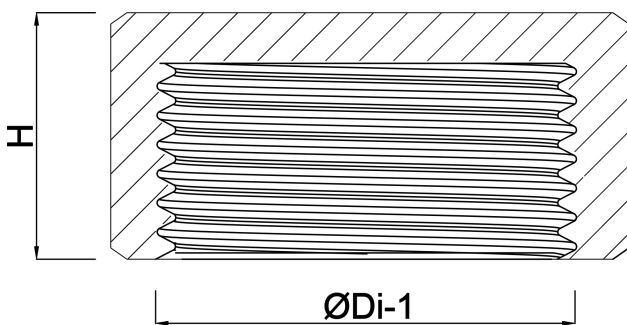

Cap PP 3/4" female thread 10bar beige (0330437)

TECHNICAL SPECIFICATIONS

Colour	beige
Material	PP
Connection	female thread
Pressure	10 bar
Size	3/4"

DIMENSIONS

H	24 mm
ØDi-1	3/4 "
ØDo-1	42 mm

Last modified date: 23/05/2026