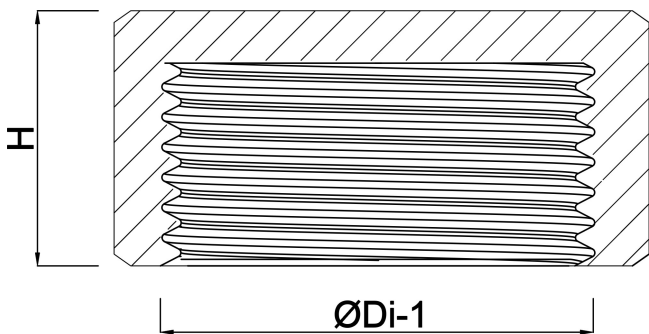

Cap PP 3/4" female thread 10bar beige (0330437)

TECHNICAL SPECIFICATIONS

Colour	beige
Material	PP
Connection	female thread
Pressure	10 bar
Size	3/4"

DIMENSIONS

H	24 mm
ØDi-1	3/4 "
ØDo-1	42 mm

Last modified date: 13/03/2026