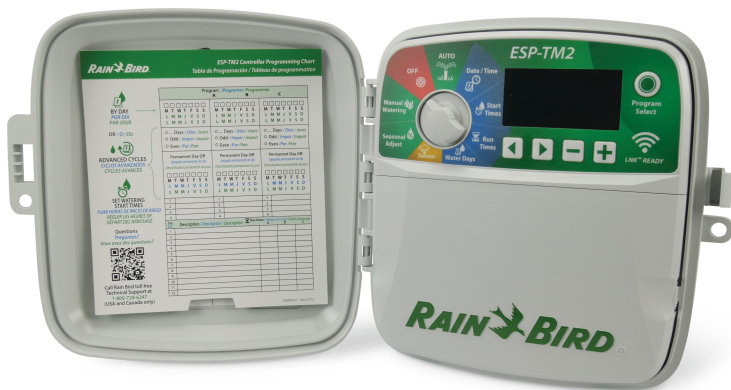

Rain Bird Irrigation controller 24VAC white type ESP-TM2 Wi- Fi compatible 6 stations (7027382)

RAIN BIRD

TECHNICAL SPECIFICATIONS

Colour	white
Type	ESP-TM2
Type	Wi-Fi compatible
Height	200 mm
IP value	IP24
Voltage	24VAC
Number of Stations	6

PRODUCT INFORMATION

The Rain Bird irrigation controller, type ESP-TM2 comes in models with 4, 6, 8 and 12 stations. Comes with a new dial control similar to that of the Hunter's X-Core. Suitable for both outdoor and indoor installations ideal for small and medium gardens. Delivered with a wall-mount case, screws and anchor shields. Compatible with the LNK WI-FI 2 module in order to allow remote control of the controller via the app.