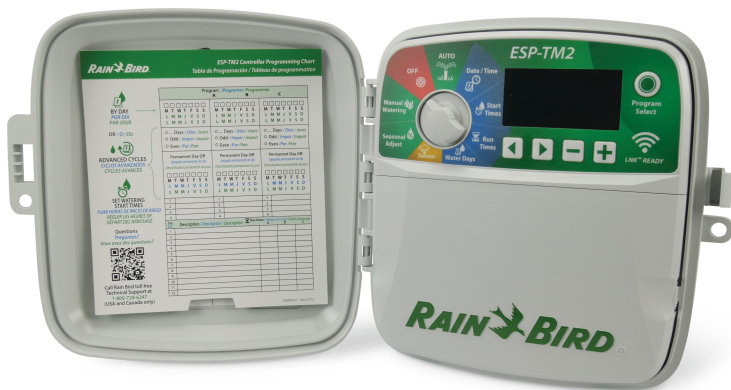

# Rain Bird Irrigation controller 24VAC white type ESP-TM2 Wi- Fi compatible 6 stations (7027382)

**RAIN BIRD**

# TECHNICAL SPECIFICATIONS

Colour	white
Type	ESP-TM2
Type	Wi-Fi compatible
Height	200 mm
IP value	IP24
Voltage	24VAC
Number of Stations	6

## PRODUCT INFORMATION

The Rain Bird irrigation controller, type ESP-TM2 comes in models with 4, 6, 8 and 12 stations. Comes with a new dial control similar to that of the Hunter's X-Core. Suitable for both outdoor and indoor installations ideal for small and medium gardens. Delivered with a wall-mount case, screws and anchor shields. Compatible with the LNK WI-FI 2 module in order to allow remote control of the controller via the app.