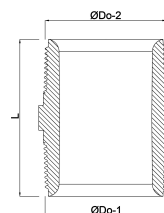

Nipple PP 2" male thread 10bar grey (0330151)

TECHNICAL SPECIFICATIONS

Colour grey

Material PP

Connection male thread

Pressure 10 bar

Max. temp. 80 °C

Size 2"

DIMENSIONS

F-1 24 mm

F-2 24 mm

K-1 64 mm

L 65.5 mm

ØDo-1 2 "

ØDo-2 2 "

Last modified date: 13/03/2026