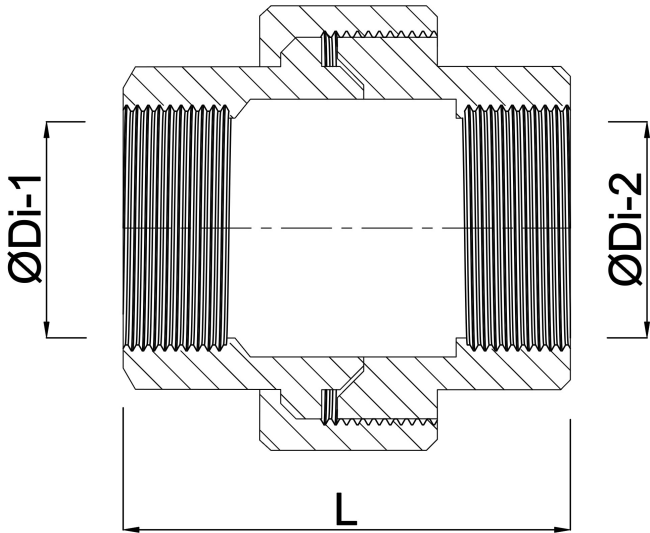

**Profec Nr. 340 Union coupler
stainless steel 316 1 1/4"
female thread 16bar type
conical (0080196)**

TECHNICAL SPECIFICATIONS

Type	conical
Material	stainless steel 316
Connection	female thread
Fitting nr.	Nr. 340
Pressure	16 bar
Max. temp.	100 °C
DN	1 1/4 "
Size	1 1/4"
Length	50 mm
Outer ø	60,5 mm

DIMENSIONS

L	52 mm
ØDi-1	1 1/4 "
ØDi-2	1 1/4 "
K-1	64.5 mm
K-2	46 mm

Last modified date: 09/10/2025

Bosta UK Ltd.
Reflection House
Olding Road
Bury St. Edmunds
Suffolk
IP33 3TA
T +44 (0) 1284 716580
E enquiries@bosta.co.uk
<http://www.bosta.com>