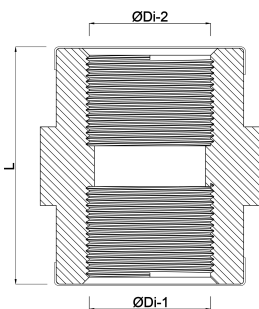

**Profec Nr. 270 Socket brass 1
1/4" female thread 30bar
(0710372)**

TECHNICAL SPECIFICATIONS

Material	brass
Connection	female thread
Fitting nr.	Nr. 270
Size	1 1/4"
Max. temperature	120 °C
Pressure	30 bar
Max. temp.	120 °C

DIMENSIONS

F-1	38.5 mm
L	39 mm
ØDi-1	1 1/4 "
ØDi-2	1 1/4 "

Last modified date: 13/03/2026

Bosta UK Ltd.
Reflection House
Olding Road
Bury St. Edmunds
Suffolk
IP33 3TA
T +44 (0) 1284 716580
E enquiries@bosta.co.uk
<http://www.bosta.com>