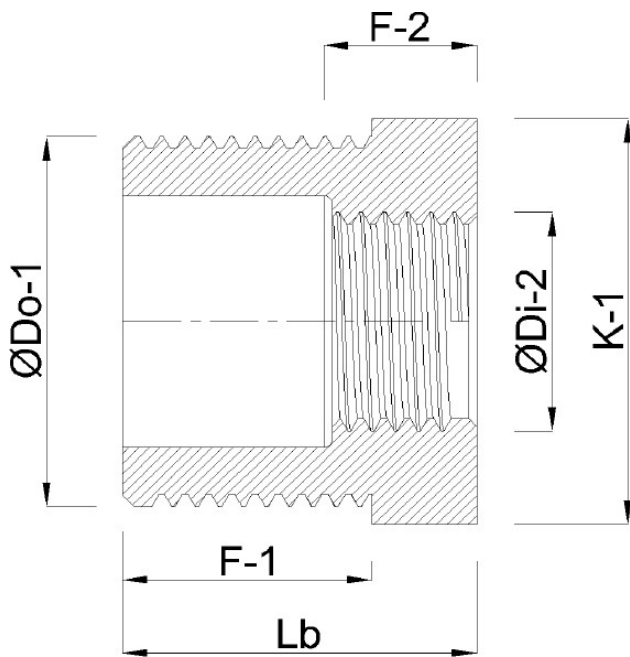

**Profec Nr. 241 Reducer bush
stainless steel 316 1 1/4" x 1"
male thread x female thread
16bar (0080094)**

TECHNICAL SPECIFICATIONS

Material	stainless steel 316
Connection	male thread x female thread
Fitting nr.	Nr. 241
Pressure	16 bar
Max. temp.	100 °C
Size	1 1/4" x 1"

DIMENSIONS

F-1	20.6 mm
F-2	8.4 mm
K-1	43.9 mm
Lb	29 mm
ØDi-2	1 "
ØDo-1	1 1/4 "

Last modified date: 22/06/2026

Bosta UK Ltd.
Reflection House
Olding Road
Bury St. Edmunds
Suffolk
IP33 3TA
T +44 (0) 1284 716580
E enquiries@bosta.co.uk
<http://www.bosta.com>