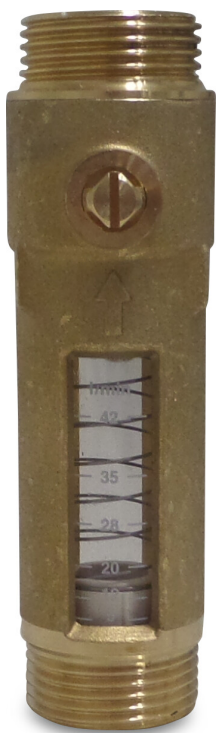

**Flow meter brass 1" male  
thread 10bar 5-42l/min DN20  
brass (0800053)**

# TECHNICAL SPECIFICATIONS

Colour brass

Material brass

Connection male thread

Pressure 10 bar

Max. temp. 120 °C

Capacity 5-42 l/min

Flow range 300 - 2520 ltr/h