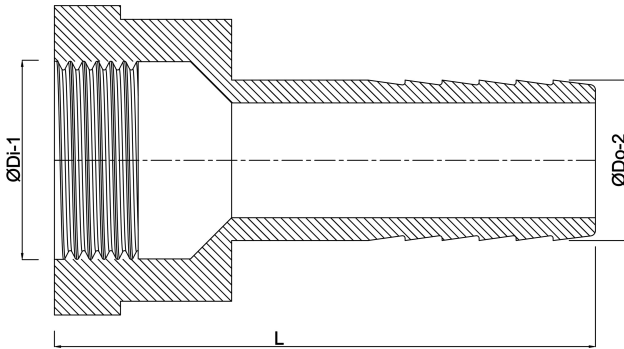

**Profec Hose tail 2/3 union
adaptor PVC-U 2" x 50 mm
female threaded nut x hose tail
10bar grey (0100536)**

TECHNICAL SPECIFICATIONS

Colour	grey
Material	PVC-U
Material seal	EPDM
Connection	female threaded nut x hose tail
Pressure	10 bar
Size	2" x 50 mm

DIMENSIONS

F-1	14 mm
L	57 mm
L	82 mm
Lq-2	57 mm
ØDi-1	2"
ØDo-2	50 mm

Last modified date: 23/05/2026

Bosta UK Ltd.
Reflection House
Olding Road
Bury St. Edmunds
Suffolk
IP33 3TA
T +44 (0) 1284 716580
E enquiries@bosta.co.uk
<http://www.bosta.com>