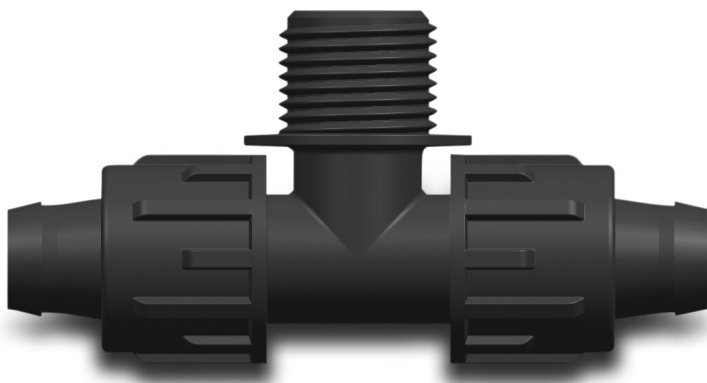

**T-piece 90° PP 25 mm x 1" x 25
mm lock x male thread x lock
4bar black (7034869)**

TECHNICAL SPECIFICATIONS

Colour	black
Material	PP
Connection	lock x male thread x lock
Pressure	4 bar
Size	25 mm x 1" x 25 mm