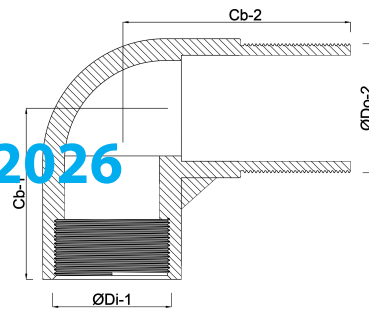

**Elbow 90° PP 1" female thread  
x male thread 10bar grey**  
(0330117)

# TECHNICAL SPECIFICATIONS

Colour	grey
Material	PP
Connection	female thread x male thread
Pressure	10 bar
Max. temp.	80 °C
Size	1"

## DIMENSIONS

Cb-1	29.5 mm
Cb-2	39.5 mm
ØDi-1	1 "
ØDo-2	1 "
β	90 °

Last modified date: 13/03/2026

Bosta UK Ltd.  
Reflection House  
Olding Road  
Bury St. Edmunds  
Suffolk  
IP33 3TA  
T +44 (0) 1284 716580  
E [enquiries@bosta.co.uk](mailto:enquiries@bosta.co.uk)  
<http://www.bosta.com>