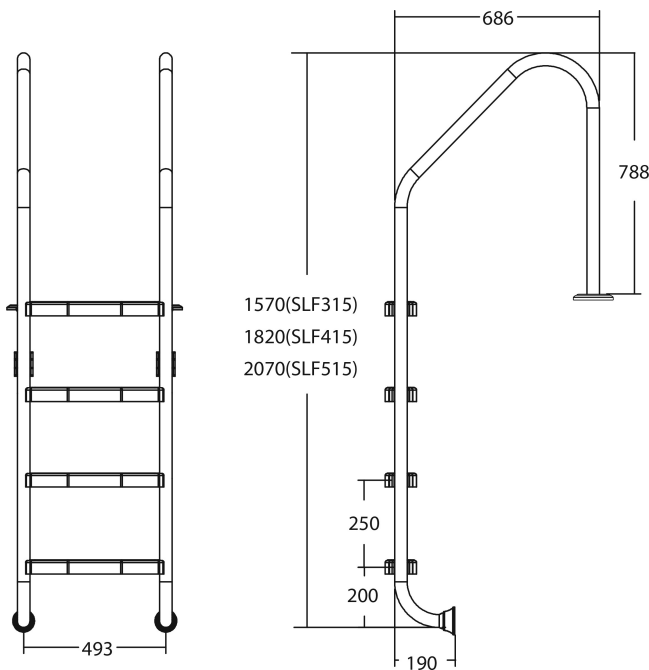

# Flotide Pool steps stainless steel 316 type flange wide model 3 steps (7026932)

**FLOTIDE**

# TECHNICAL SPECIFICATIONS

Type flange wide model

Material stainless steel 316

Number of Steps 3

## PRODUCT INFORMATION

Flotide pool ladder (wide model) is attached 496 mm behind the pool edge. All ladders include an anti-slip pad.

**Last modified date: 10/03/2026**

Bosta UK Ltd.  
Reflection House  
Olding Road  
Bury St. Edmunds  
Suffolk  
IP33 3TA  
T +44 (0) 1284 716580  
E [enquiries@bosta.co.uk](mailto:enquiries@bosta.co.uk)  
<http://www.bosta.com>