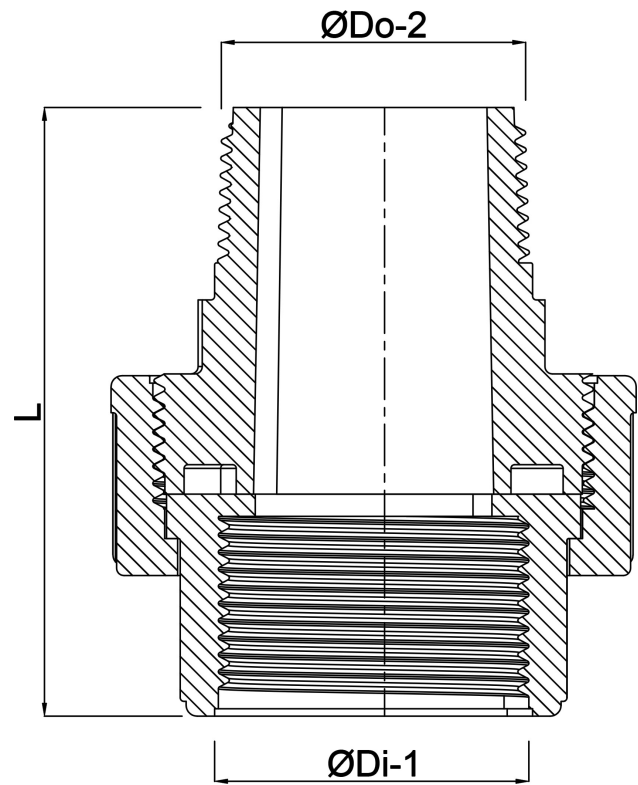

**Profec Union coupler PVC-U
1/2" female thread x male
thread 10bar grey (0100100)**

TECHNICAL SPECIFICATIONS

Colour	grey
Material	PVC-U
Connection	female thread x male thread
Pressure	10 bar
Size	1/2"

DIMENSIONS

Do-n	40 mm
Hi-1	20 mm
L	59 mm
Lb	39 mm
ØDi-1	1/2 "
ØDo-2	1/2 "

Last modified date: 22/05/2026

Bosta UK Ltd.
Reflection House
Olding Road
Bury St. Edmunds
Suffolk
IP33 3TA
T +44 (0) 1284 716580
E enquiries@bosta.co.uk
<http://www.bosta.com>