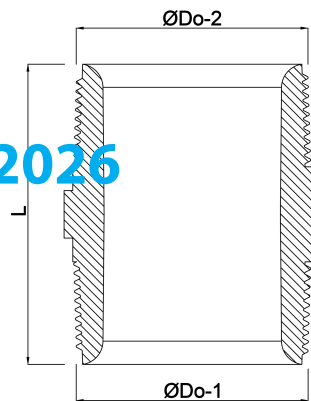

# VDL Nipple PVC-U 2" male thread 16bar grey (7002791)

**VL** Van de Lande

# TECHNICAL SPECIFICATIONS

Colour	grey
Material	PVC-U
Pressure	16 bar
Size	2"
Connection	male thread

## DIMENSIONS

F-1	27 mm
F-2	27 mm
L	66 mm
ØDo-1	2 "
ØDo-2	2 "

**Last modified date: 14/03/2026**

Bosta UK Ltd.  
Reflection House  
Olding Road

Bury St. Edmunds  
Suffolk  
IP33 3TA  
T +44 (0) 1284 716580  
E [enquiries@bosta.co.uk](mailto:enquiries@bosta.co.uk)  
<http://www.bosta.com>