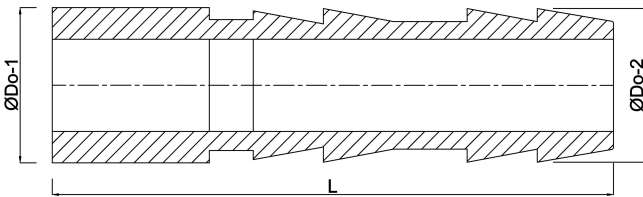

**Hose tail ABS 50 mm x 38 mm  
spigot x hose tail 10bar white  
(0149681)**

# TECHNICAL SPECIFICATIONS

Colour	white
Material	ABS/stainless steel
Connection	spigot x hose tail
Pressure	10 bar
Size	50 mm x 38 mm

## DIMENSIONS

L	69 mm
ØDo-1	38.5 mm
ØDo-2	50 mm

**Last modified date: 13/03/2026**

Bosta UK Ltd.  
Reflection House  
Olding Road  
Bury St. Edmunds

Suffolk  
IP33 3TA  
T +44 (0) 1284 716580  
E [enquiries@bosta.co.uk](mailto:enquiries@bosta.co.uk)  
<http://www.bosta.com>