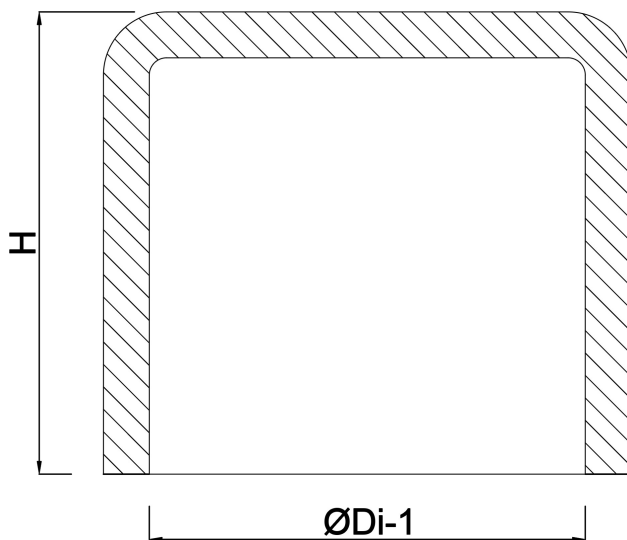

Cap PVC-U 40 mm glue socket 16bar grey (0160589)

TECHNICAL SPECIFICATIONS

Colour grey

Material PVC-U

Connection glue socket

Size 40 mm

Pressure 16 bar

DIMENSIONS

H 36 mm

ØDi-1 40 mm

Last modified date: 23/05/2026

Bosta UK Ltd.
Reflection House
Olding Road
Bury St. Edmunds
Suffolk
IP33 3TA
T +44 (0) 1284 716580
E enquiries@bosta.co.uk
<http://www.bosta.com>