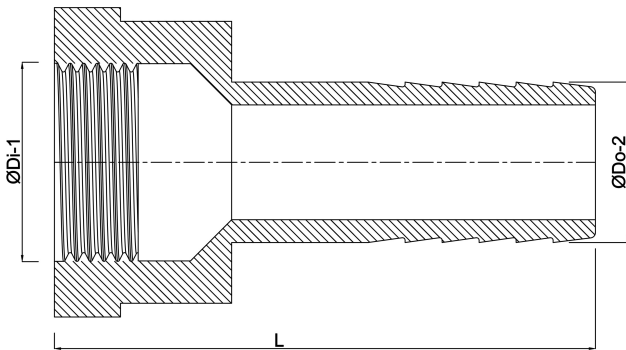

**Profec Hose tail adaptor**  
**hexagonal brass 1/2" x 20 mm**  
**female thread x hose tail 30bar**  
**(0411913)**

# TECHNICAL SPECIFICATIONS

Material	brass
Connection	female thread x hose tail
Pressure	30 bar
Max. temp.	120 °C
Size	1/2" x 20 mm
Max. temperature	120 °C
Spanner	24

# DIMENSIONS

Dq-2	17 mm
F-1	10 mm
L	38 mm
Lb	38 mm
Lq-2	17 mm
Nq-2	3
P-1	17 mm
ØDi-1	1/2 "

ØDi-2 15 mm

ØDo-2 20 mm

**Last modified date: 23/05/2026**

Bosta UK Ltd.  
Reflection House  
Olding Road  
Bury St. Edmunds  
Suffolk  
IP33 3TA  
T +44 (0) 1284 716580  
E [enquiries@bosta.co.uk](mailto:enquiries@bosta.co.uk)  
<http://www.bosta.com>