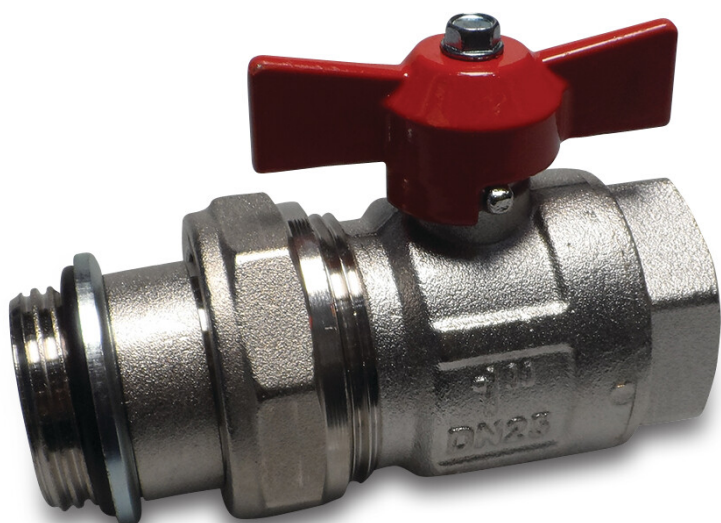

Itap Ball valve brass 1" male thread x female thread 40bar type 98S (0400139)

TECHNICAL SPECIFICATIONS

Type	98S
Material	brass
Operation	butterfly handle
Colour lever	red
Pressure	40 bar
Size	1"
Connection	male thread x female thread