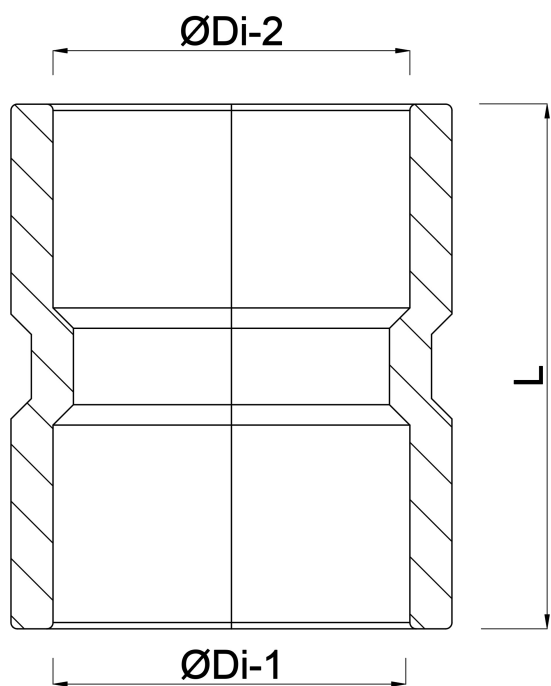

**Drainage socket PVC-U 160
mm glue socket grey KOMO**
(7016225)

TECHNICAL SPECIFICATIONS

Colour	grey
Material	PVC-U
Connection	glue socket
Size	160 mm

DIMENSIONS

L 135 mm

ØDi-1 160 mm

ØDi-2 160 mm

Last modified date: 13/03/2026