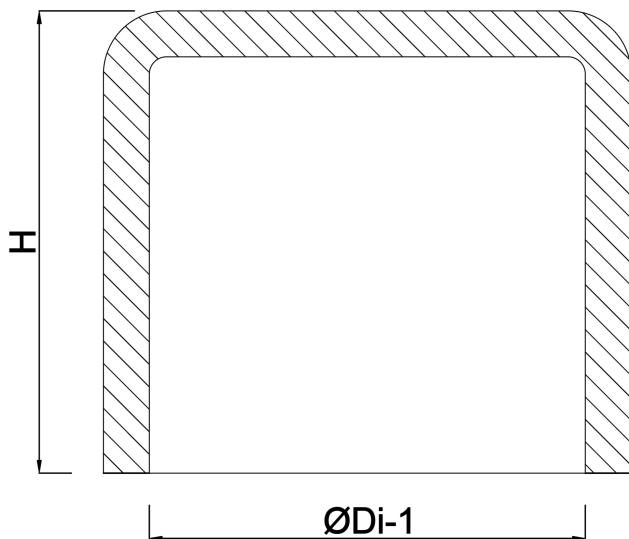

# TECHNICAL SPECIFICATIONS

Colour grey

Material PVC-U

Connection glue socket

Size 315 mm

## DIMENSIONS

H 42 mm

ØDi-1 315 mm

Last modified date: 23/05/2026

Bosta UK Ltd.  
Reflection House  
Olding Road  
Bury St. Edmunds  
Suffolk  
IP33 3TA  
T +44 (0) 1284 716580  
E [enquiries@bosta.co.uk](mailto:enquiries@bosta.co.uk)  
<http://www.bosta.com>