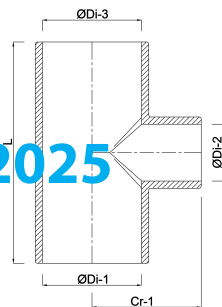

**Profec Reducer T-piece 90°
PVC-U 110 mm x 90 mm x 110
mm glue socket 16bar grey
(0110319)**

TECHNICAL SPECIFICATIONS

Colour	grey
Material	PVC-U
Connection	glue socket
Size	110 mm x 90 mm x 110 mm
Pressure	16 bar

DIMENSIONS

L	118 mm
ØDi-1	110 mm
ØDi-2	90 mm
ØDi-3	110 mm
Cr-1	108 mm
β	90 °

Last modified date: 01/10/2025

Bosta UK Ltd.
Reflection House
Olding Road
Bury St. Edmunds
Suffolk
IP33 3TA
T +44 (0) 1284 716580
E enquiries@bosta.co.uk
<http://www.bosta.com>