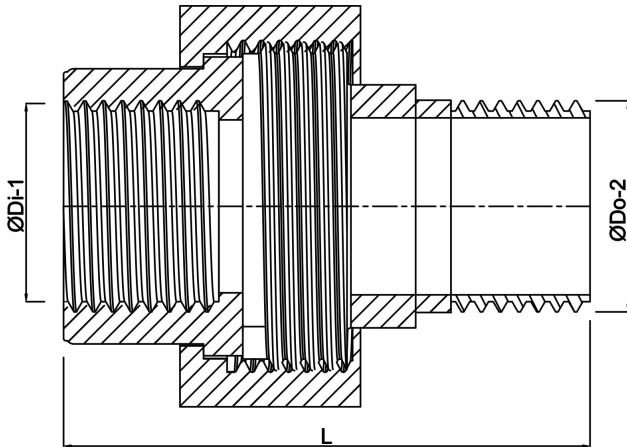

**Profec Nr. 341 Union coupler
stainless steel 316 2" female
thread x male thread 16bar
type conical (0080208)**

TECHNICAL SPECIFICATIONS

Type	conical
Material	stainless steel 316
Connection	female thread x male thread
Fitting nr.	Nr. 341
Pressure	16 bar
Max. temp.	100 °C
DN	2 "
Size	2"
Length	88 mm
Outer ø	60,3 mm

DIMENSIONS

K-1	86 mm
K-2	63.5 mm
L	88 mm
ØDi-1	2 "
ØDo-2	2 "

Last modified date: 22/05/2026

Bosta UK Ltd.
Reflection House
Olding Road
Bury St. Edmunds
Suffolk
IP33 3TA
T +44 (0) 1284 716580
E enquiries@bosta.co.uk
<http://www.bosta.com>