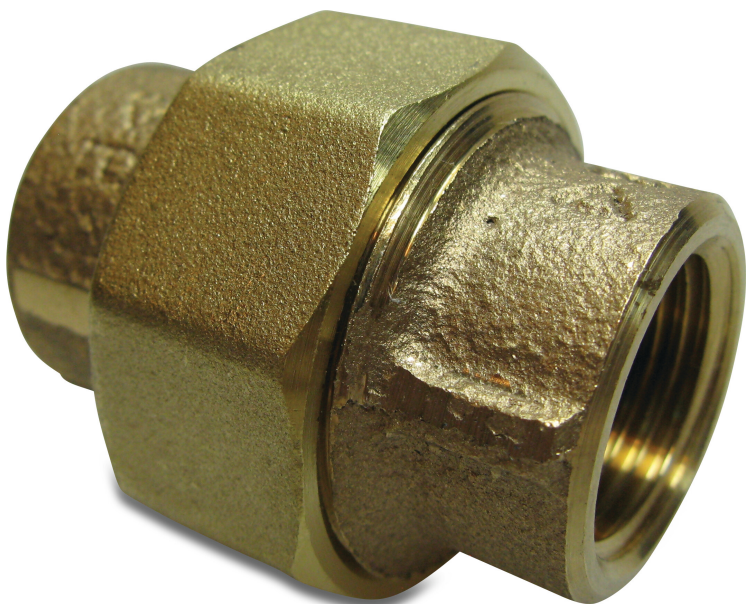

**Nr. 340 Union coupler bronze
3/4" female thread 16bar type
conical (0720547)**

TECHNICAL SPECIFICATIONS

Type	conical
Material	bronze
Connection	female thread
Fitting nr.	Nr. 340
Size	3/4"
Length	50 mm
Pressure	16 bar