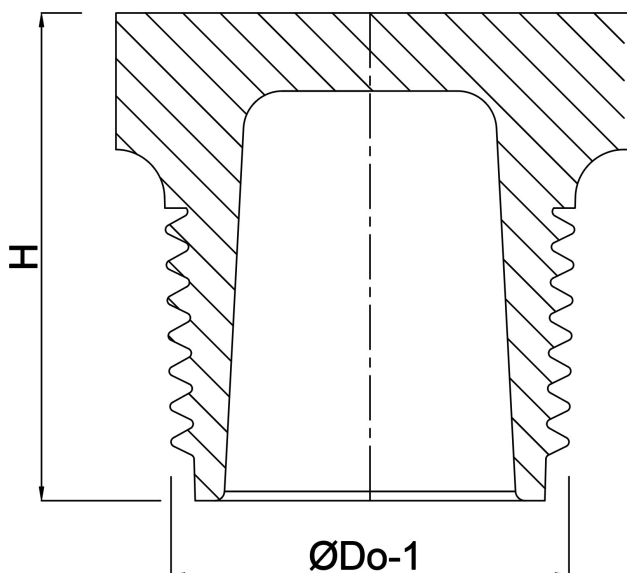

**Profec Nr. 290 Hexagon plug
stainless steel 316 1/8" male
thread 16bar (0080170)**

TECHNICAL SPECIFICATIONS

Material stainless steel 316

Connection male thread

Fitting nr. Nr. 290

Pressure 16 bar

Max. temp. 100 °C

Size 1/8"

DIMENSIONS

H 17 mm

ØDo-1 1/8 "

Last modified date: 22/05/2026

Bosta UK Ltd.
Reflection House
Olding Road
Bury St. Edmunds
Suffolk
IP33 3TA
T +44 (0) 1284 716580
E enquiries@bosta.co.uk
<http://www.bosta.com>