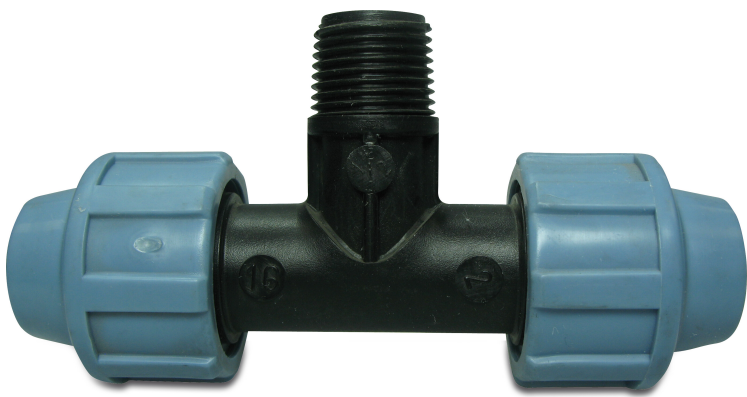

**Unidelta Adaptor T-piece 90°
PP 25 mm x 3/4" x 25 mm
compression x male thread x
compression 16bar black/blue
DVGW/KIWA/WRAS (0703356)**

 **UNIDELTA**

TECHNICAL SPECIFICATIONS

Colour	black/blue
Material	PP
Approval	DVGW/KIWA/WRAS
Material seal	EPDM
Connection	compression x male thread x compression
Pressure	16 bar
Size	25 mm x 3/4" x 25 mm