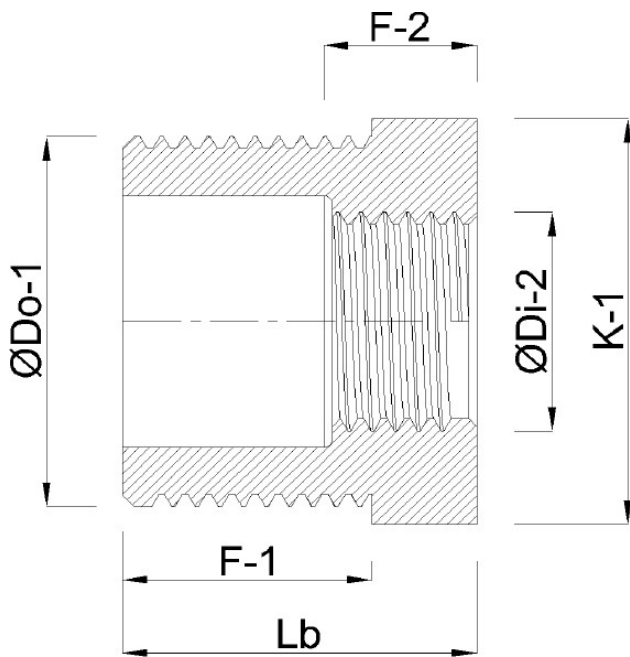

**Profec Nr. 241 Reducer bush
stainless steel 316 3/4" x 3/8"
male thread x female thread
16bar (0080087)**

TECHNICAL SPECIFICATIONS

Material	stainless steel 316
Connection	male thread x female thread
Fitting nr.	Nr. 241
Pressure	16 bar
Max. temp.	100 °C
Size	3/4" x 3/8"

DIMENSIONS

F-1	16.7 mm
F-2	5.8 mm
K-1	28.3 mm
Lb	22.5 mm
ØDi-2	3/8 "
ØDo-1	3/4 "

Last modified date: 22/06/2026

Bosta UK Ltd.
Reflection House
Olding Road
Bury St. Edmunds
Suffolk
IP33 3TA
T +44 (0) 1284 716580
E enquiries@bosta.co.uk
<http://www.bosta.com>